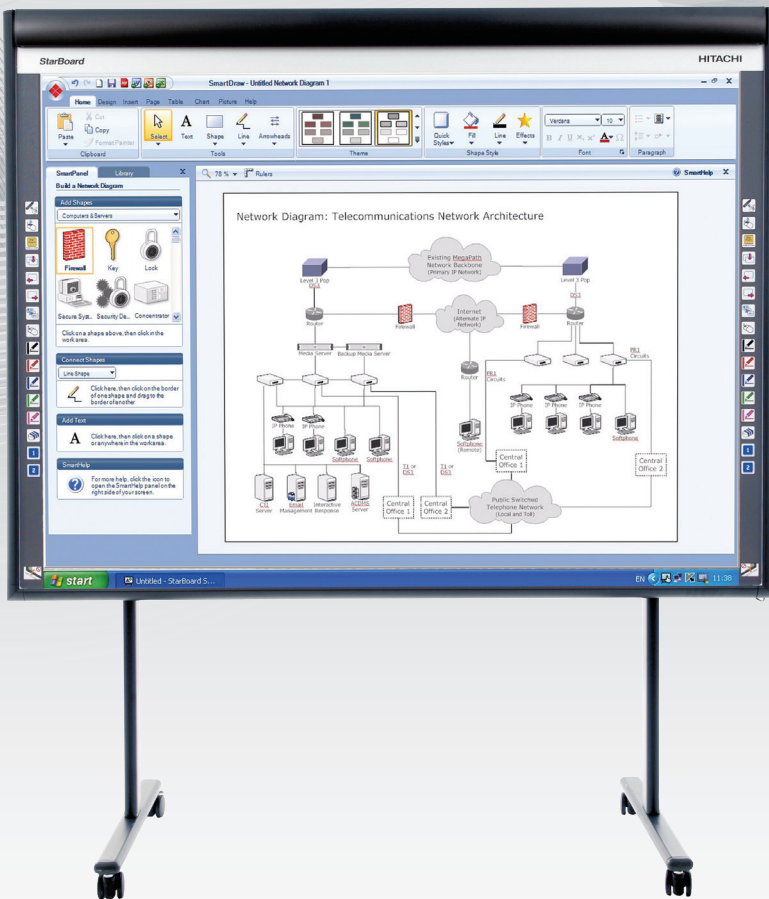

Receive a **free copy** of SmartDraw® 2009 software with every Hitachi Starboard FX DUO.*

Offer available from September 1st for corporate customers only and while stock lasts.

SmartDraw® The World's Most Popular Business Graphics Software™

Whether you need to create flowcharts, organizational charts, Gantt charts, floor plans, network diagrams, timelines as well as many other projects SmartDraw® 2009 will be able to complete the task. Best of all, no graphics experience or training is required, and SmartDraw® works with the most popular Office programs - Word, PowerPoint, Excel and more!